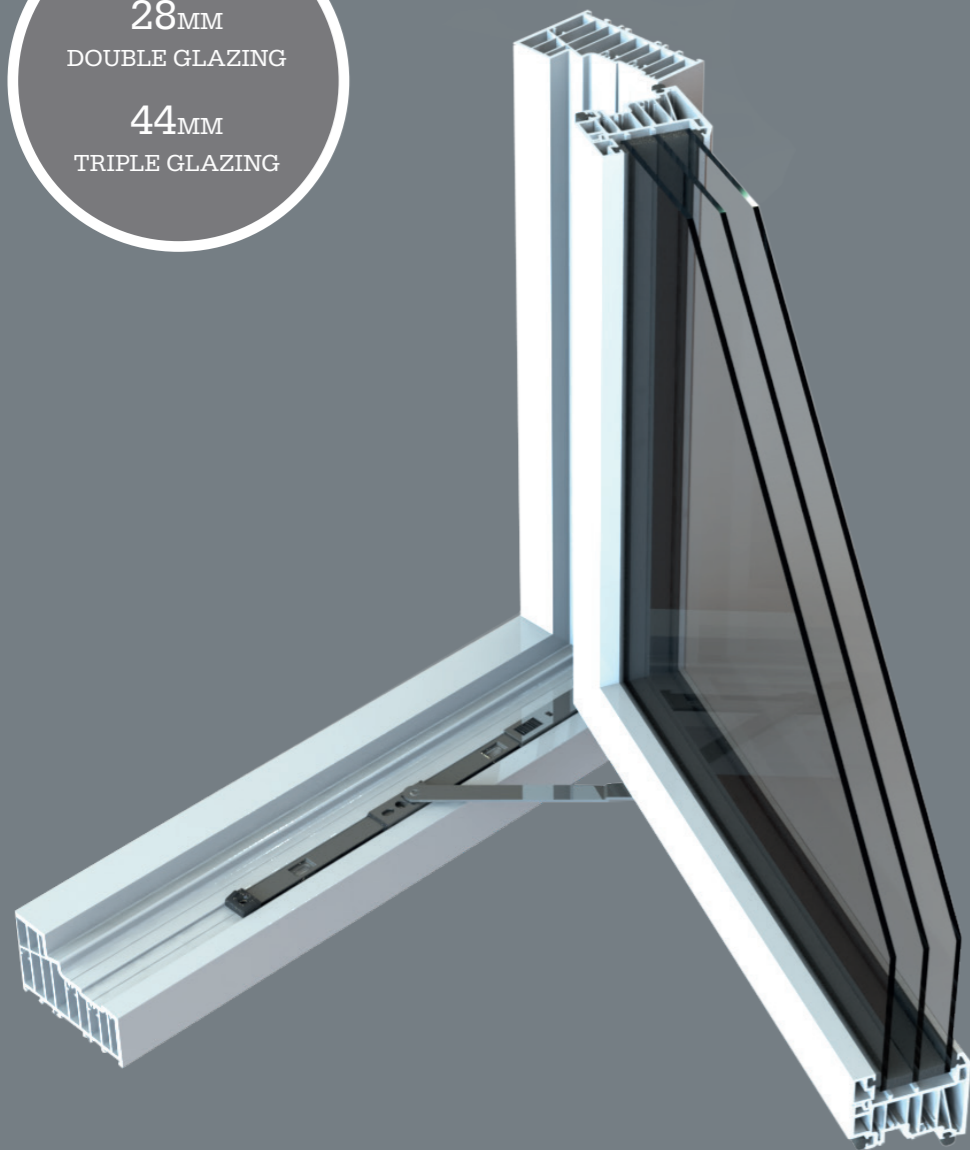

TESTING & SECURITY

R² ACHIEVES ONE OF THE HIGHEST CLASSIFICATIONS ON THE BRITISH STANDARD WEATHER TEST. IT HAS ALSO PASSED ALL SECURITY TESTS, THE GLAZING BEAD IS ALWAYS ON THE INSIDE WHICH CONTRIBUTES TO A HIGHER SECURITY PERFORMANCE.

28MM
DOUBLE GLAZING

44MM
TRIPLE GLAZING

'EASY CLEAN' REBATE AND NIGHT VENT AVAILABLE

INNOVATIVE DESIGN.

EQUAL SIGHT-LINES

R² IS BUILT TO UNQUESTIONABLE MARKET LEADING DESIGN STANDARDS, THIS EFFECTIVE AND HIGH PERFORMANCE SOLUTION OFFERS CLEAN LINES AND ADVANCED FUNCTIONALITY. AN ELEGANTLY FLUSH SASH EXTERIOR AND A UNIQUE SQUARE INTERIOR GIVES RESIDENCE² ITS BOLD AND MODERN APPEARANCE. ALL GLASS SIGHT-LINES ARE PERFECTLY EQUAL PROVIDING SYMMETRY, COMPLEMENTING THE INTERNAL STYLISH SQUARE DETAIL.